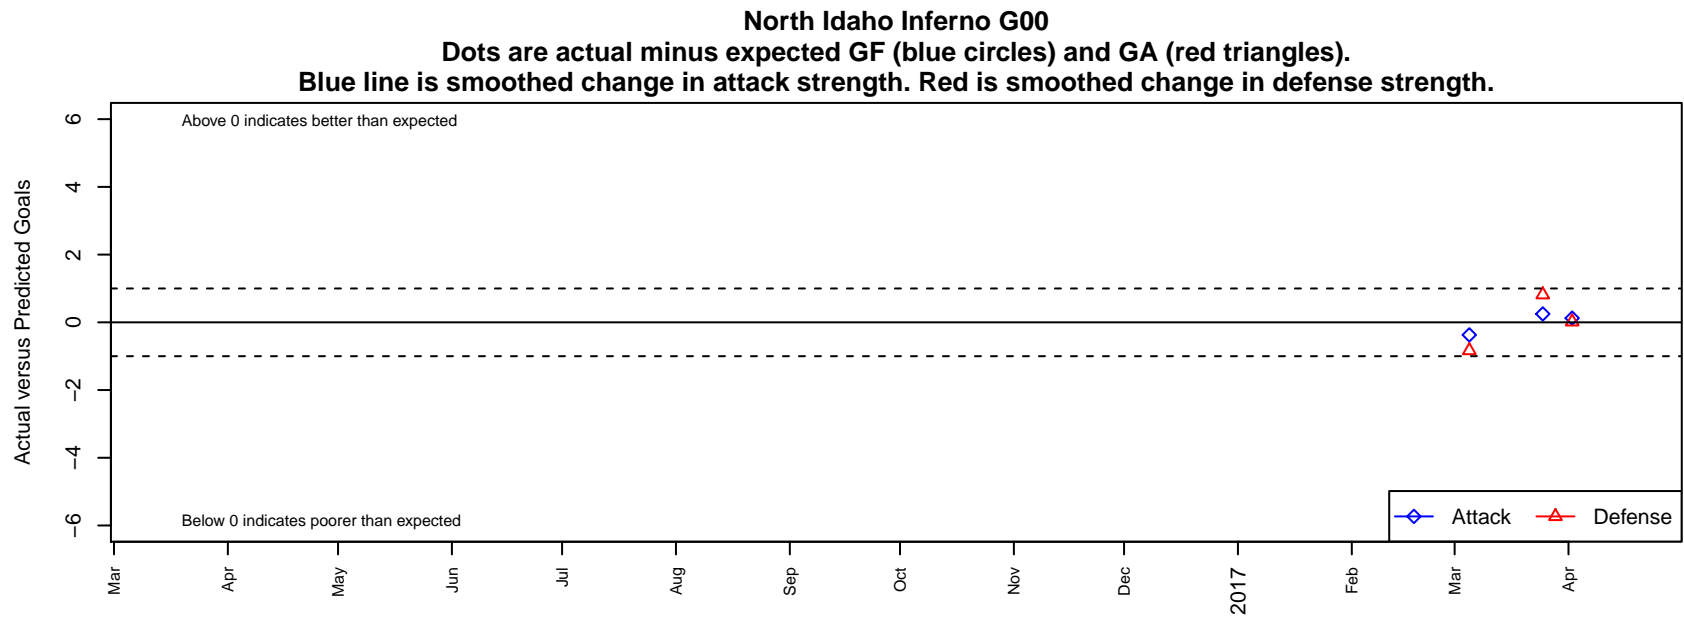

# North Idaho Inferno G00

, ID  
G00 total strength=1374  
attack=8.38 defense=6.38  
notes= Briseno 2016

alt names used:

NORTH IDAHO INFERNO F C BRISENO GIRL

Venues played:

2016 WA Cup Gold Division

<b>date</b>	<b>home</b>		<b>away</b>		<b>venue</b>	<b>pred.home</b>	<b>pred.away</b>
2017-04-02	North Idaho Inferno G00	1	Cascade FC Green G00	2	2016 WA Cup Gold Division	0.88	2.02
2017-03-25	Spokane Foxes Premier G00	2	North Idaho Inferno G00	1	2016 WA Cup Gold Division	2.82	0.75
2017-03-05	FPSC Fury Black G00	5	North Idaho Inferno G00	0	2016 WA Cup Gold Division	4.17	0.37